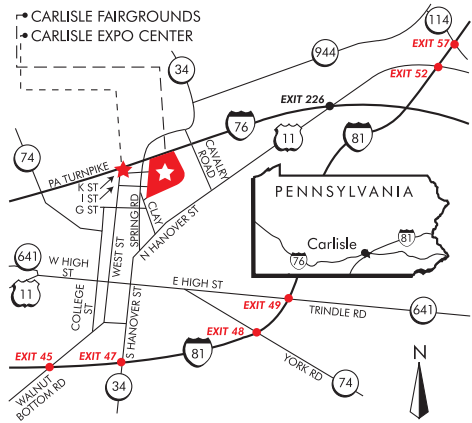

# FACILITY MAP

CARLISLE EXPO CENTER  
100 K STREET  
CARLISLE, PA 17013  
CARLISLEEXPOCENTER.COM

- THE CARLISLE STORE  
Event Shirts & Souvenirs
  - GUEST SERVICES/  
INFORMATION
  - ATM & BANK
  - FIRST AID
  - RESTROOMS
  - WHEELCHAIR  
ACCESSIBLE
  - FOOD
  - SHOWERS
  - WATER
  - TRAM ROUTE
- CARLISLE EVENTS  
1000 BRYN MAWR RD.  
CARLISLE, PA 17013  
717-243-7855  
CARLISLEEVENTS.COM

**GATE 1 WALK/DRIVE**

**GATE 2 WALK/DRIVE**

**GATE WALK-IN 3 24 HR. DRIVE**

**GATE 5 WALK/DRIVE**

**GATE 6 WALK-IN**

**GATE 7 WALK-IN**