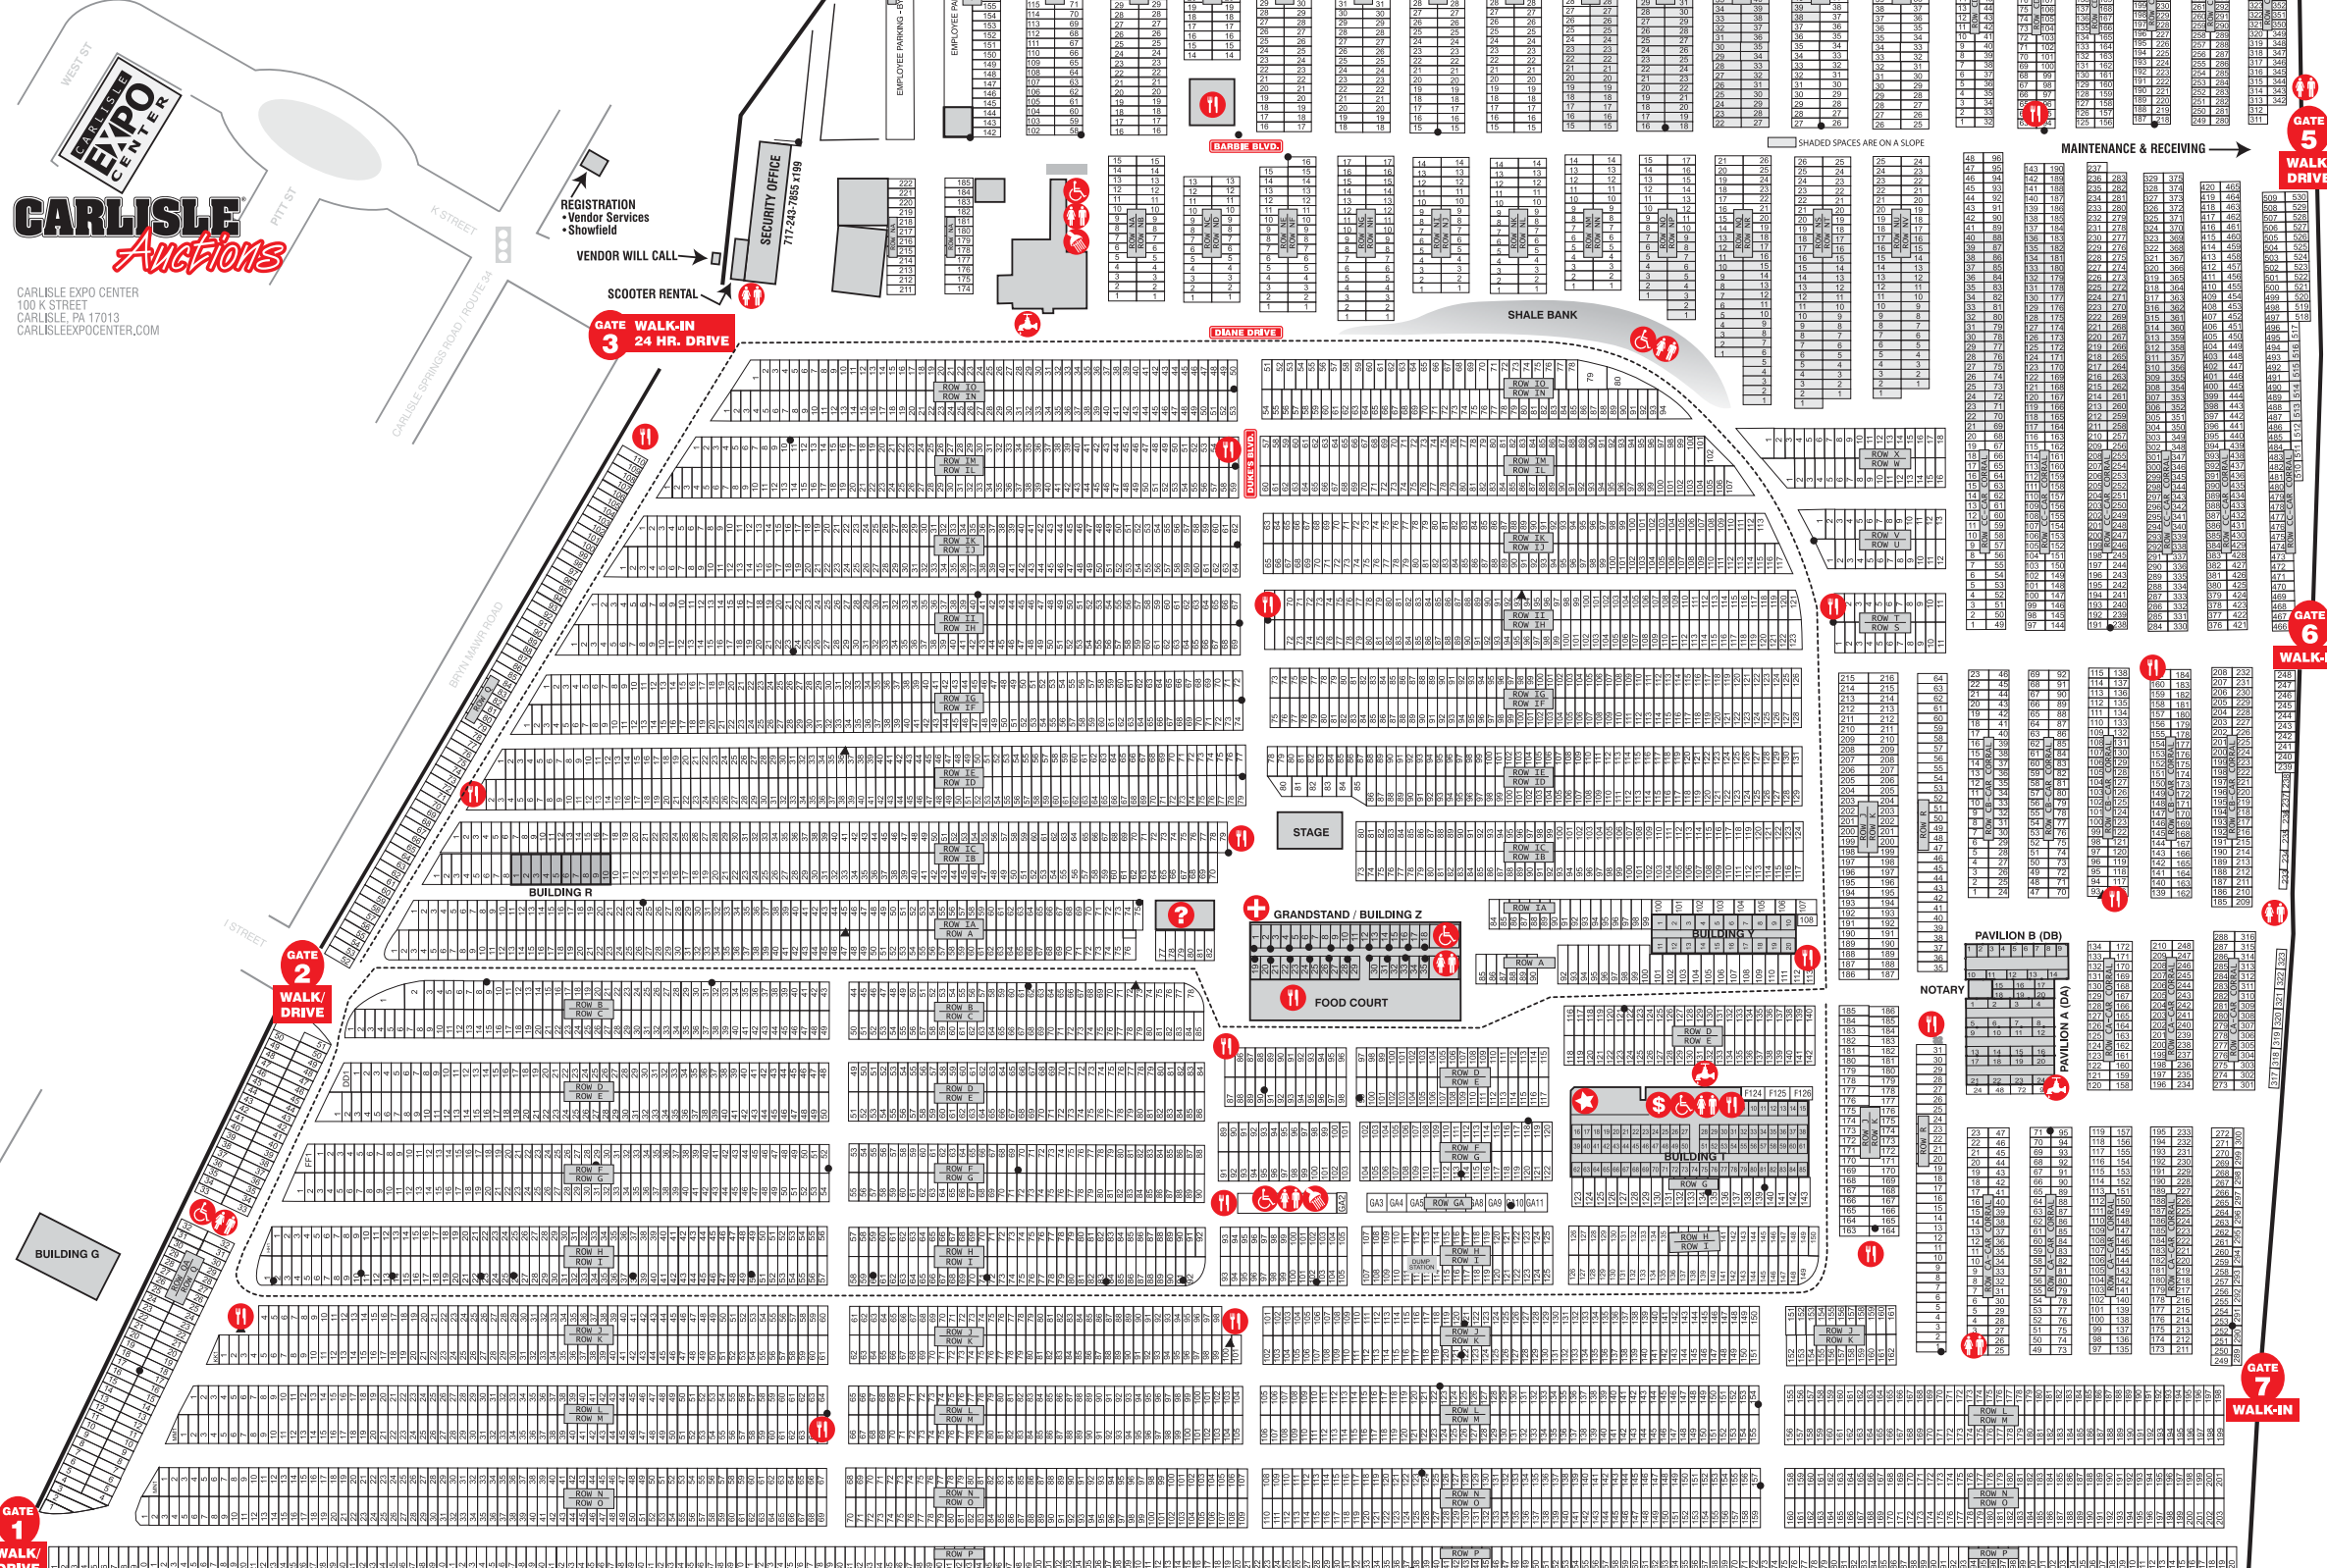

# FACILITY MAP

CARLISLE EXPO CENTER  
100 K STREET  
CARLISLE, PA 17013  
CARLISLEEXPOCENTER.COM

- THE CARLISLE STORE  
Event Shirts & Souvenirs
  - GUEST SERVICES/  
INFORMATION
  - ATM & BANK
  - FIRST AID
  - RESTROOMS
  - WHEELCHAIR  
ACCESSIBLE
  - FOOD
  - SHOWERS
  - WATER
  - TRAM ROUTE
- CARLISLE EVENTS  
1000 BRYN MAWR RD.  
CARLISLE, PA 17013  
717-243-7855  
CARLISLEEVENTS.COM

**GATE 1 WALK/DRIVE**

**GATE 2 WALK/DRIVE**

**GATE WALK-IN 3 24 HR. DRIVE**

**GATE 5 WALK/DRIVE**

**GATE 6 WALK-IN**

**GATE 7 WALK-IN**