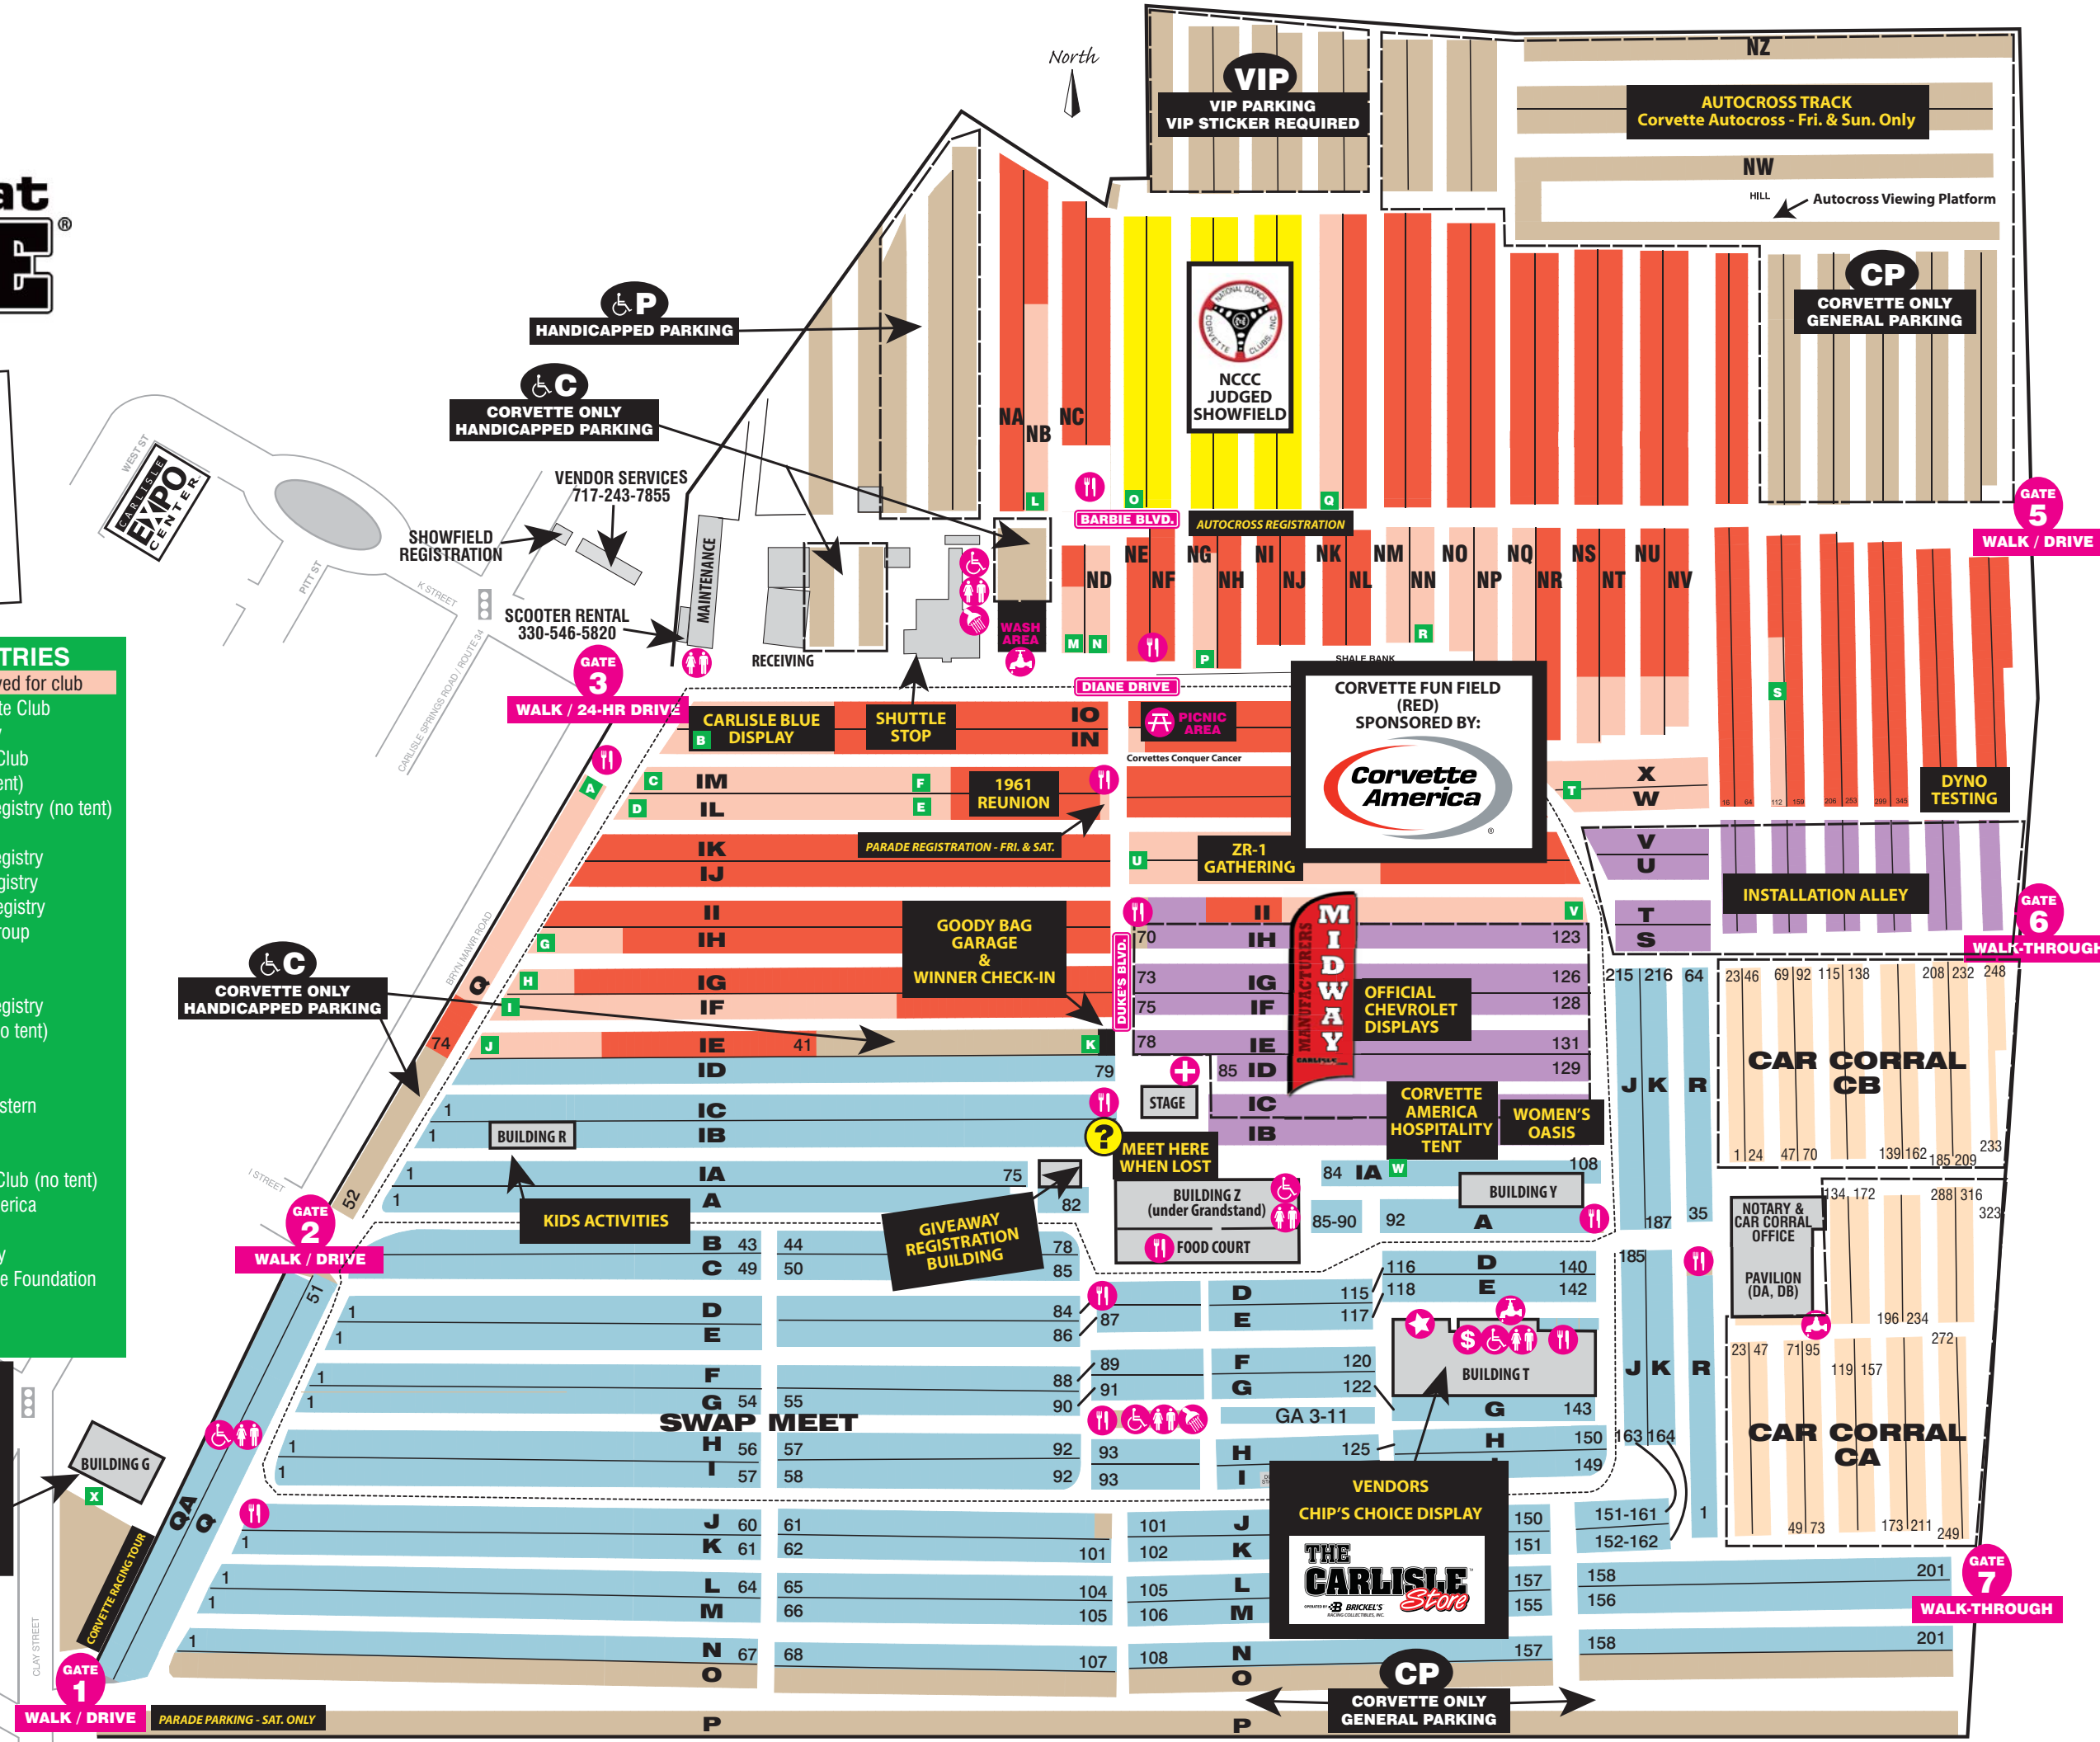

Main Swap Meet . . . . . A - P
Car Corral . . . . . CA, CB
Buildings . . . . . BG, BR, BT, BY, BZ
Pavilions . . . . . DA, DB

CLUBS / REGISTRIES

indicates area reserved for club

- A .... Central Penn Corvette Club
- B .... Carlisle Blue Display
- C .... Solid Axle Corvette Club
- D .... NCRS Parking (no tent)
- E .... 35th Anniversary Registry (no tent)
- F .... 1961 Reunion
- G .... 40th Anniversary Registry
- H .... Collector Edition Registry
- I .... '63-'67 Sting Ray Registry
- J .... Callaway Owners Group
- K .... Spina Bifida Tent
- L .... Club Corvette of CT
- M .... 50th Anniversary Registry
- N .... C3 Vette Registry (no tent)
- O .... NCCC Registration
- P .... Pace Registry
- Q .... Corvette Club of Western PA/Lancaster
- R .... C5/C6 Registry
- S .... Steeltown Corvette Club (no tent)
- T .... Corvette Club of America
- U .... ZR-1 Gathering
- V .... Grand Sport Registry
- W .... Chip Miller Charitable Foundation Silent Auction
- X .... NCRS Gallery XI

LOCATED IN BUILDING T
Event T-Shirts
Souvenirs
Automotive Wearables

GUEST SERVICES
Hand Cart Rentals
Information

ATM & BANK
Orrstown Bank

FIRST AID
LOST & FOUND
SECURITY OFFICE
717-243-2756

RESTROOMS

WHEELCHAIR ACCESSIBLE

FOOD

SHOWERS

WATER

PICNIC AREA

TRAM ROUTE

NCRS GALLERY XI - BUILDING G
FRI 9:30-6 • SAT 9:30-6 • SUN 10-3
(must exit Gate 1 for Building G)

CS
CLAY STREET PARKING LOT

Carlisle Fairgrounds
1000 Bryn Mawr Road
Carlisle, PA 17013
(717) 243-7855
Fax (717) 243-0255
CarlisleEvents.com

GATE 1
WALK / DRIVE
PARADE PARKING - SAT. ONLY

GATE 7
WALK-THROUGH

GATE 6
WALK-THROUGH

GATE 5
WALK / DRIVE